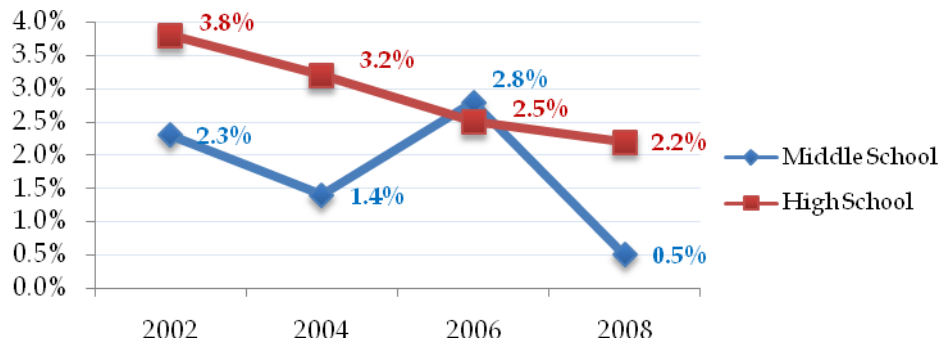

Pinellas County Facts

Methamphetamines

Florida Youth Substance Abuse Survey

- ❖ In 2008, 0.5% of Pinellas County middle schools students and 2.2% of Pinellas County high school students used methamphetamines compared to 1.2% middle school students Statewide and 1.5% of high school students Statewide.

Percentage of Pinellas County Middle and High School Students who Have Used Methamphetamines on at Least One Occasion in Their Life

Positive Assessment Change Tool (PACT)

- ❖ Of the 3,150 youth given a Full PACT Assessment from the Department of Juvenile Justice in 2007, 1.6% reported Amphetamine use.