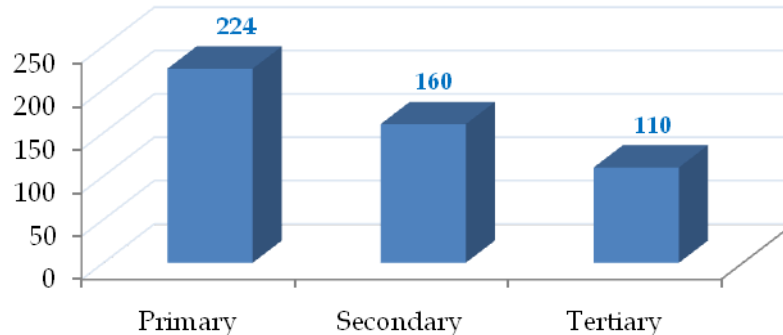

Operation PAR, Inc.

Reported Methamphetamines Use upon Admission to Operation PAR Between 7/1/04 and 8/30/08

For help 24 hours a day call 1-888-PAR-NEXT